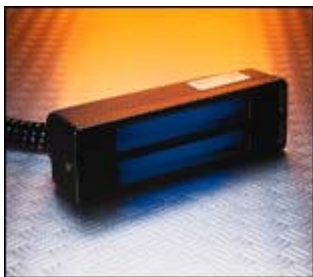

Bulb Output	6W	10W	20W	30W	50W
230Vac + 12/24	Standard Package: 12/24Vdc Vehicle Charging Cord, 230V Mains Adapter and Shoulder Strap.				
Model No.	WK-5/6 Trio	WK-5/10 Trio	WK-5/20 Trio	WK-5/30 Trio	WK5/50 Trio
230Vac.	Mains Charging from Storage Tray.				
Model No.	WK-5/6 Trio ACT	WK-5/10 Trio ACT	WK-5/20 Trio ACT	WK-5/30 Trio ACT	WK5/50 Trio ACT
12V/24 Vdc.	Vehicle Charging from Storage Tray.				
Model No.	WK-5/6 Trio DCT	WK-5/10 Trio DCT	WK-5/20 Trio DCT	WK-5/30 Trio DCT	WK5/50 Trio DCT

### WKA-13 Fingerprint Illumination Lamp.

The WKA-13 Fingerprint illumination lamp emits a very bright even light, designed specifically for 'scenes of crime' officers and fire investigators.

- Uses the WK-5 Expert Trio as the power source.
- Can be used freely or attached directly to the handlamp via a mounting adapter
- Mounting adapter gives hands free operation with the ability to adjust the angle of illumination

### Ultra-Violet lamp WKA-16.

The WKA-16 is highly effective for reading security markings in forgery detection and forensic work.

- Identifies smart water indsoltracer and index solutions
- Can be supplied with either long wave or short wave UV fluorescent tubes

- Easy to setup. Clips to base of existing WK-5 Trio Handlamp
- Adjustable to 1.50 metres
- Detachable handlamp for close up lighting
- Choice of output 20, 30 and 50 Watt